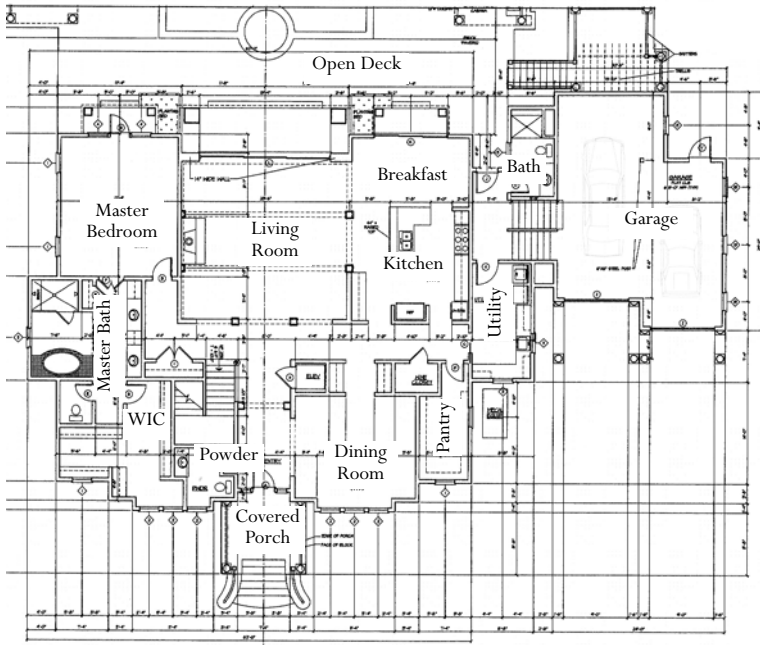

351 Rhoden Island Drive
6 Bedrooms, 8 Baths
7,253 sq. ft.

first floor

second floor

frog

third floor

Subject to buyer's verification.